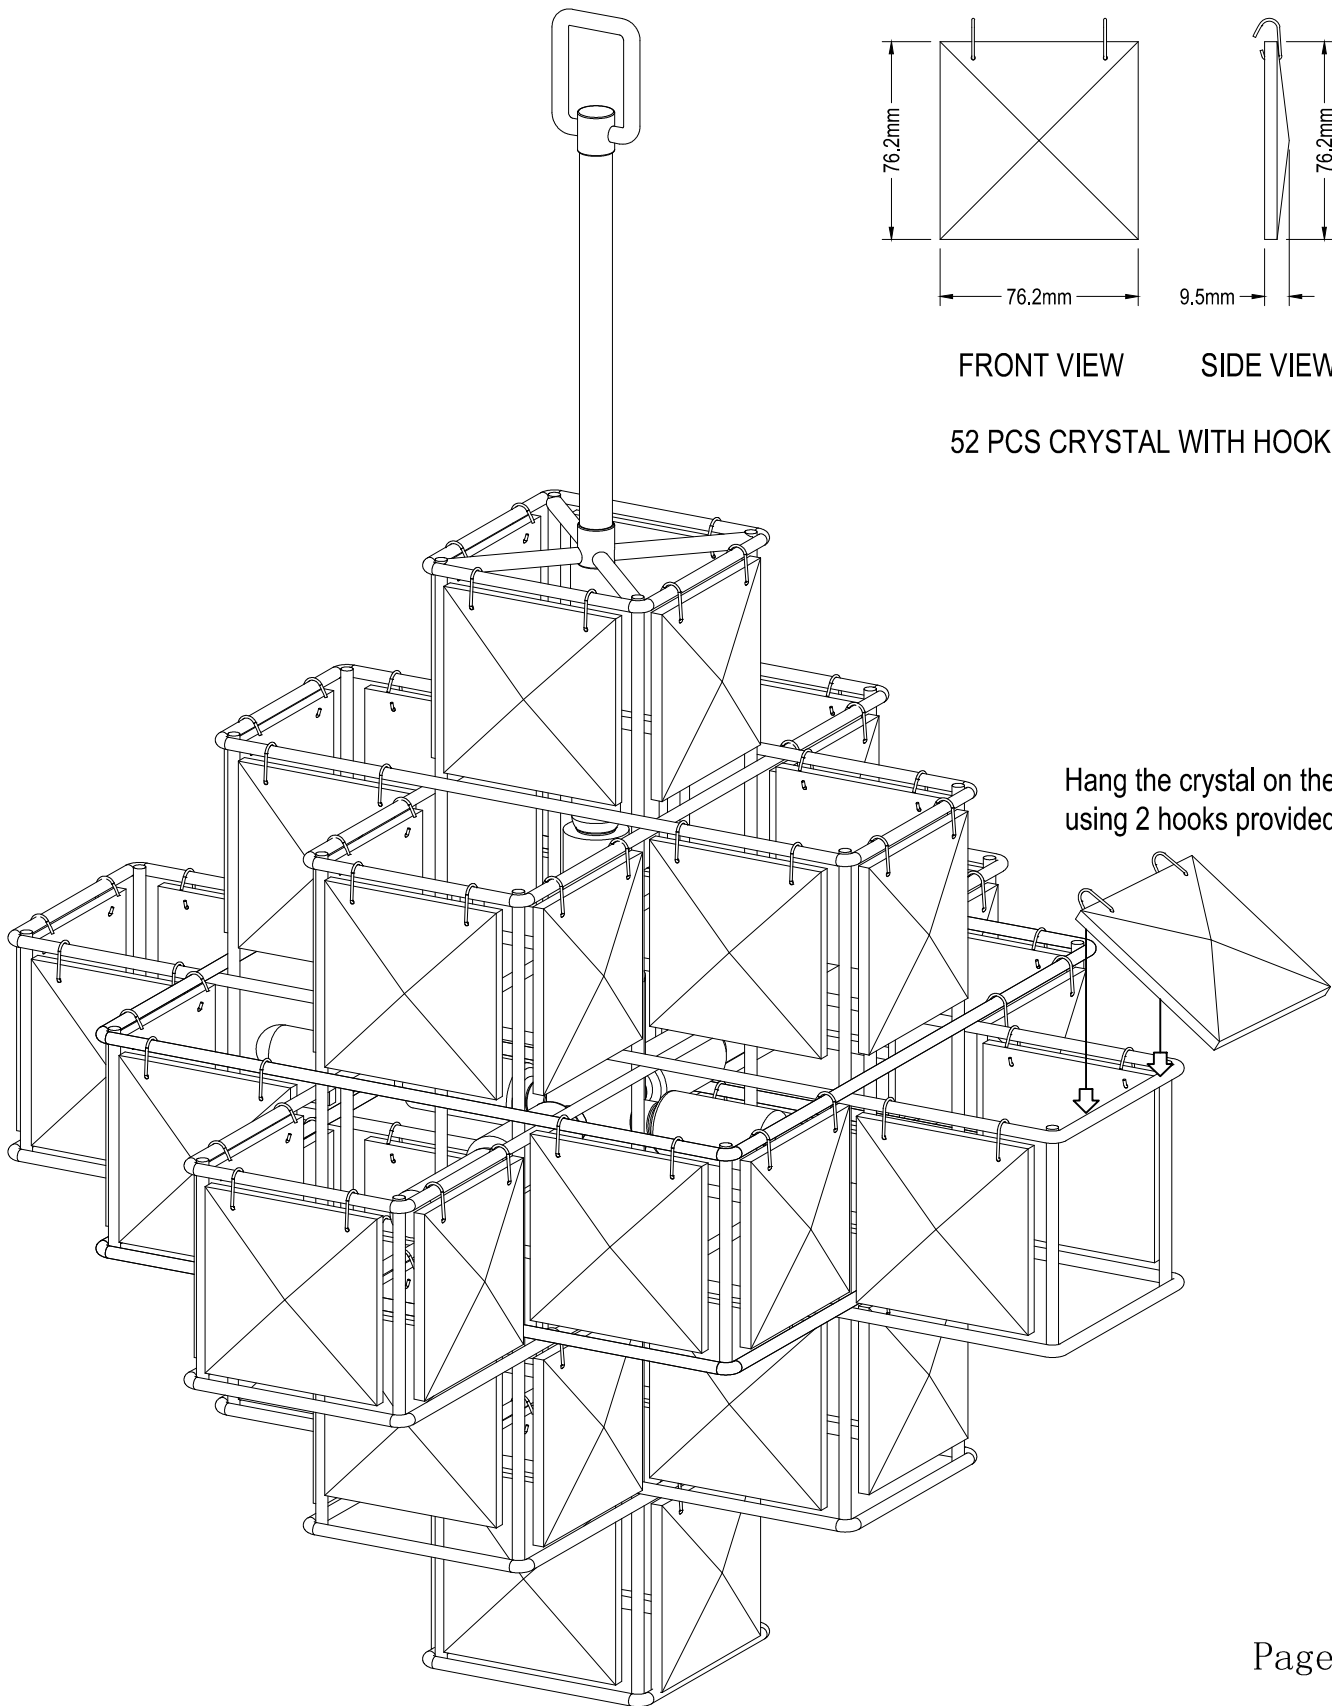

CRYSTAL ASSEMBLY SHEET INSTRUCTION

329P06 Cubic 6 Lights Pendant

FRONT VIEW

SIDE VIEW

52 PCS CRYSTAL WITH HOOKS

Hang the crystal on the fixture using 2 hooks provided.