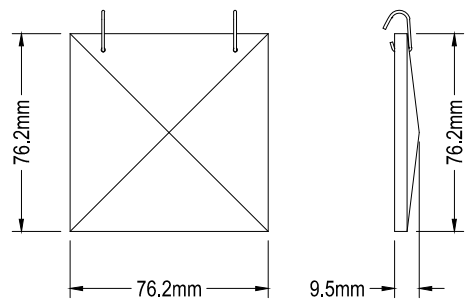

CRYSTAL ASSEMBLY SHEET INSTRUCTION

329P06 Cubic 6 Lights Pendant

FRONT VIEW

SIDE VIEW

52 PCS CRYSTAL WITH HOOKS

Hang the crystal on the fixture using 2 hooks provided.